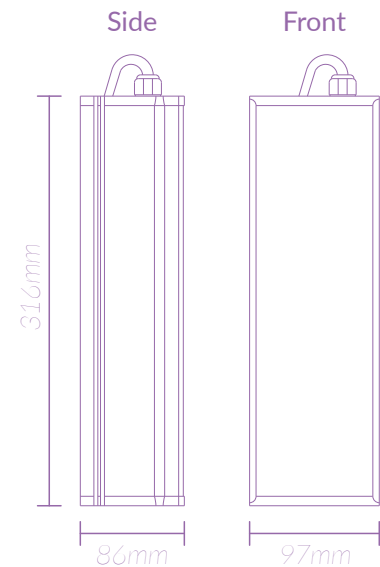

With its vertical column of 3 drivers providing control over a horizontal and vertical pattern of 180° x 30°, the speaker reproduces the critical vocal range 80Hz - 15kHz with a sophisticated cardioid design.

Technical Specifications

iSoundhub Column Speaker	
Description	Public Address System Outdoor Column Speaker
Rated Power Input	10W / 20W
Speaker	2 x 3" Fullrange Speaker Driver 1 x 1" Horn Driver
Line Input	100V to 70V
Frequency Response	80Hz to 15kHz
SPL (@1W/m)	(1W/m) 89dB
IP Rating	IP 66
Dimension (WxHxD)	97 x 316 x 86 mm
Material	Aluminium alloy enclosure
Net Weight	2.1 kg